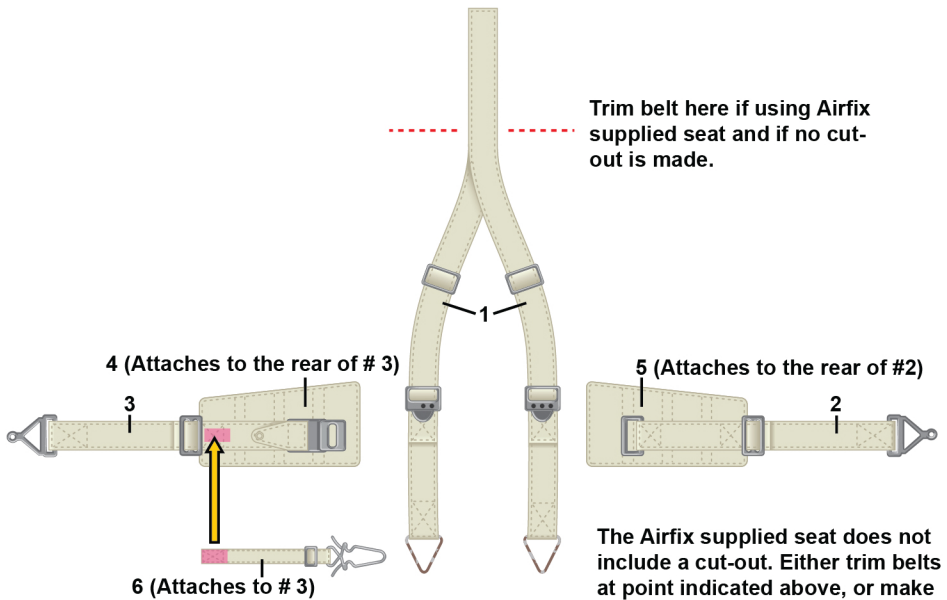

MESSERSCHMITT BF 109E-1, E-3 & E-7/TROP- SEAT HARNESS SET.

The Airfix supplied seat does not include a cut-out. Either trim belts at point indicated above, or make cut-out in seat and feed shoulder belts through. Alternatively, use after market part for seat.